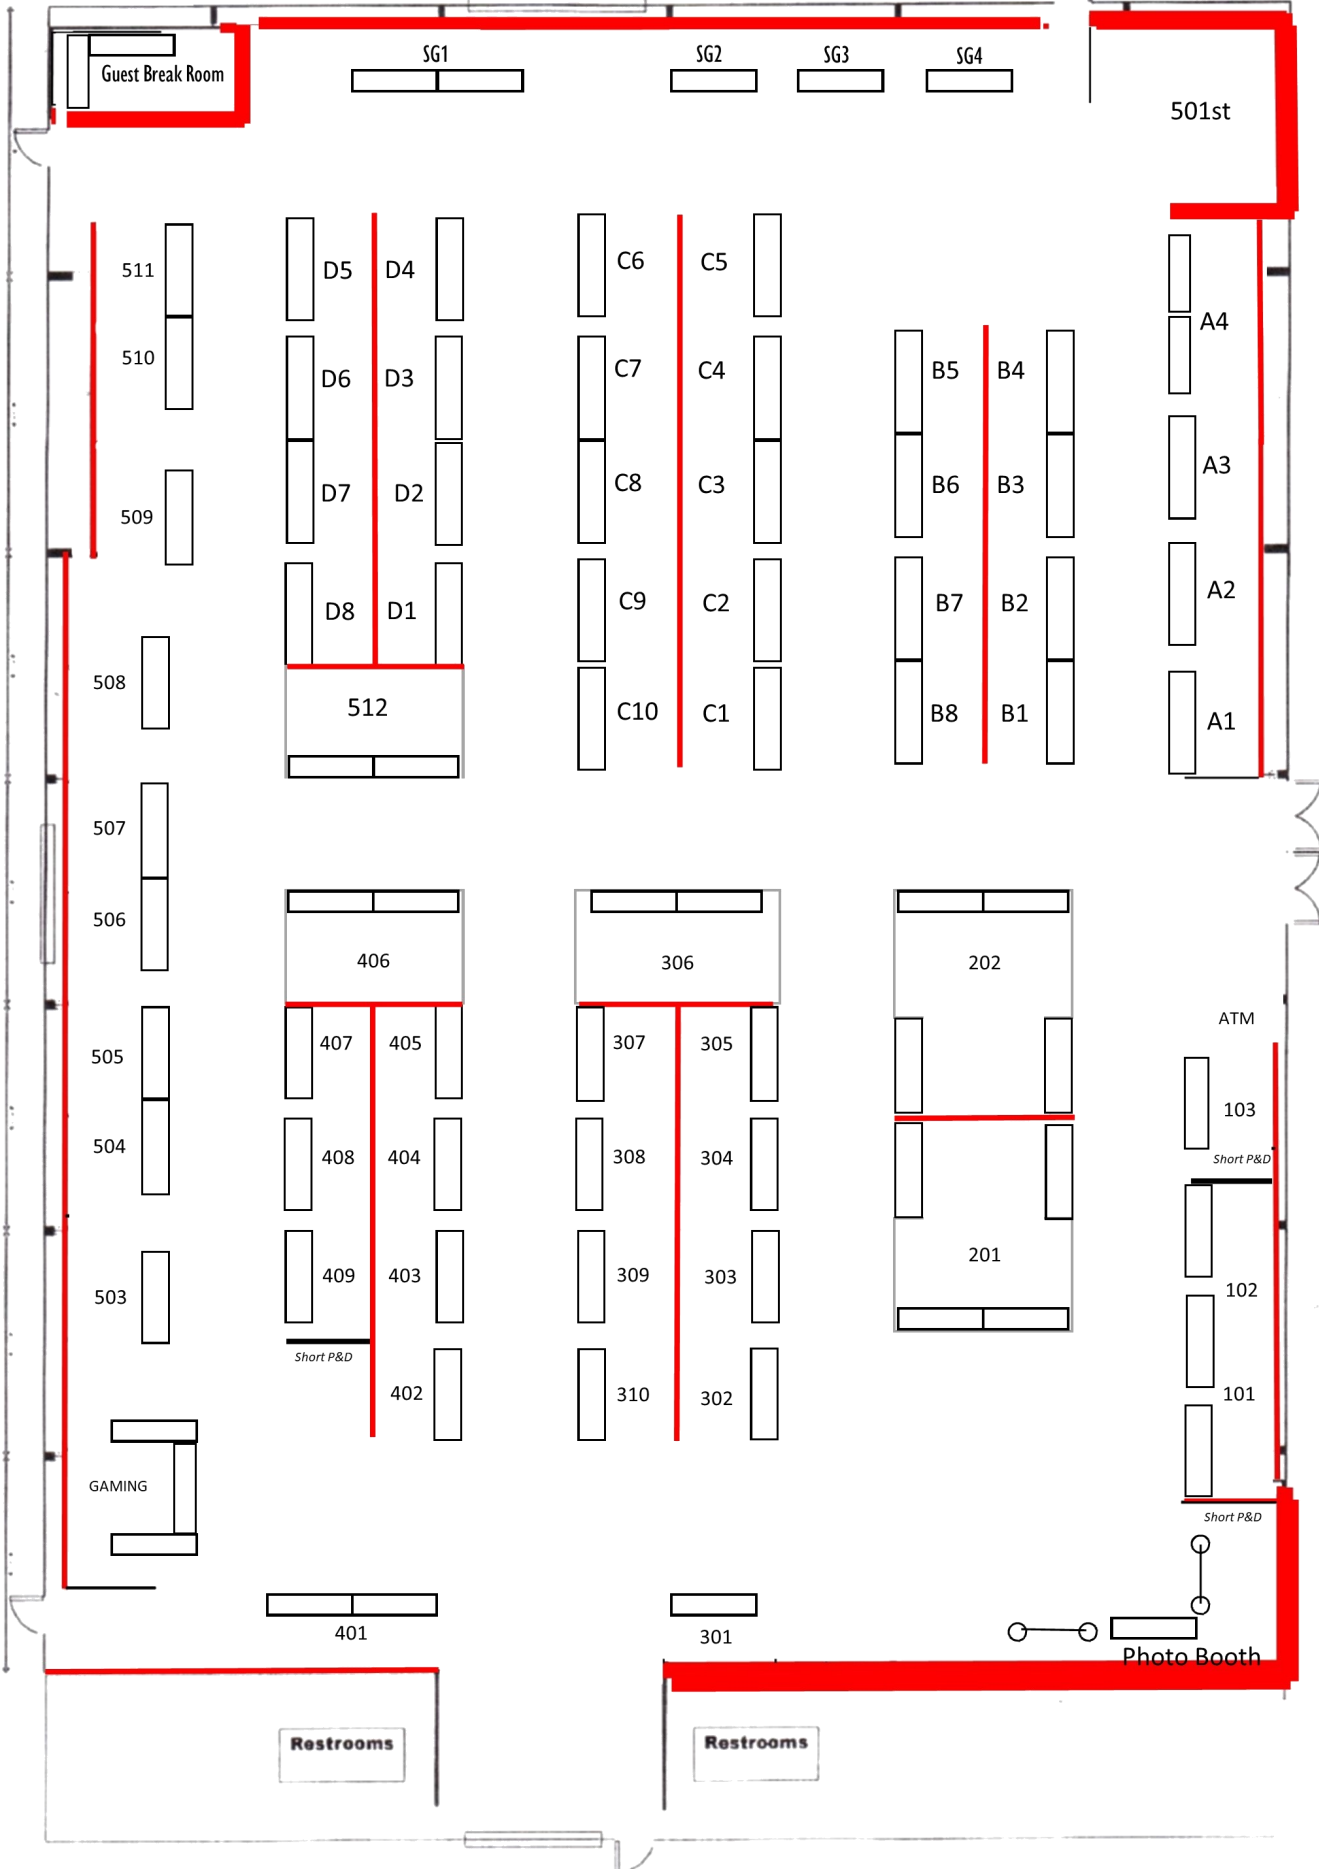

Exhibitor
Loading Dock

PARKING

LOT C

Box Office

501st

Entrance

Food

Artist Alley	Table No.
Alchemist's Attic	B6
Ara Gotham Art	C4
Author Courtney Davis	A1
Glenn Tabs	D8
Honey Comb ARTZ	C9
KaliKat Cosplay	B1
KAREink	D3
Kokeshi Dreams	A2
Laughing Purple Mongoose	D5
Lorraine Fire Artwork	D1
Magic Art Werx	A4
Magic Art Werx	A5
Matt & Aspen Arts	D6
Mike Lail	C8
Nerd Prom Comics	B5
Nicholas Hill	D4
Opal Fox Fine Art	C5
Ottermelon	B7
Sanan Kolva	B2
Simply Kawaii Spokane	C10
Star Belina Ryan Art & De-	D7
Sweet -N- Geek	C6
Sweet -N- Geek	C7
Tabitha Grow	B4
The Art of Tony Dela Cruz	C1
The Four Farthings	C2
Tin Fish Design	C3
Tito Miranda Art	A3
Toy Ghoul Industries	B8
Waterlilly Illustration	B3
Wings of Fantasy	D2
Special Guests	Table No.
Amy Allen	SG3
Chris Bartlett	SG4
CJ Graham	SG1
Jon St. John	SG2

Business Name	Table No.
A Little Bit of Everything	201
A Little Bit of Everything	201
Anime World	510
Anime World	511
Bottle Crow Publications	408
Cosplay Photo Booth	Photo Booth
Cutoff Crafts	308
DJ's Coins	306
DJ's Coins	306
Dream FX Productions	401
Dream FX Productions	401
Dream Tweet Crochet	404
Dream Tweet Crochet	405
Gaming ft. The Eccentric DM	501
Gaming ft. The Eccentric DM	502
Gooler's Longboxes	506
Gooler's Longboxes	507
Hey I Want That	302
Hey I Want That	303
Lake City Info Booth	101
Lake City Merch Booth	102
LD3D Creations	307
Manic Menagerie	407
Monkey Biz Comics	512
Monkey Biz Comics	512
North Idaho Snackables	103
Omni Gaming	503
Outland Enter	409
Sarah Stitchsmith	304
Star Wars 501st	Jedi Corner
The Crafted Geek	509
The Men Behind The Comics	202
The Men Behind The Comics	202
Timboo Enterprises	305
Time Zone Toys	504
Time Zone Toys	505
Toys N Comix	406
Toys N Comix	406
Trove of Loot	310
US Air Force	508
US NAVY	301
WC Collectibles	402
WC Collectibles	403
Yome Hong	309